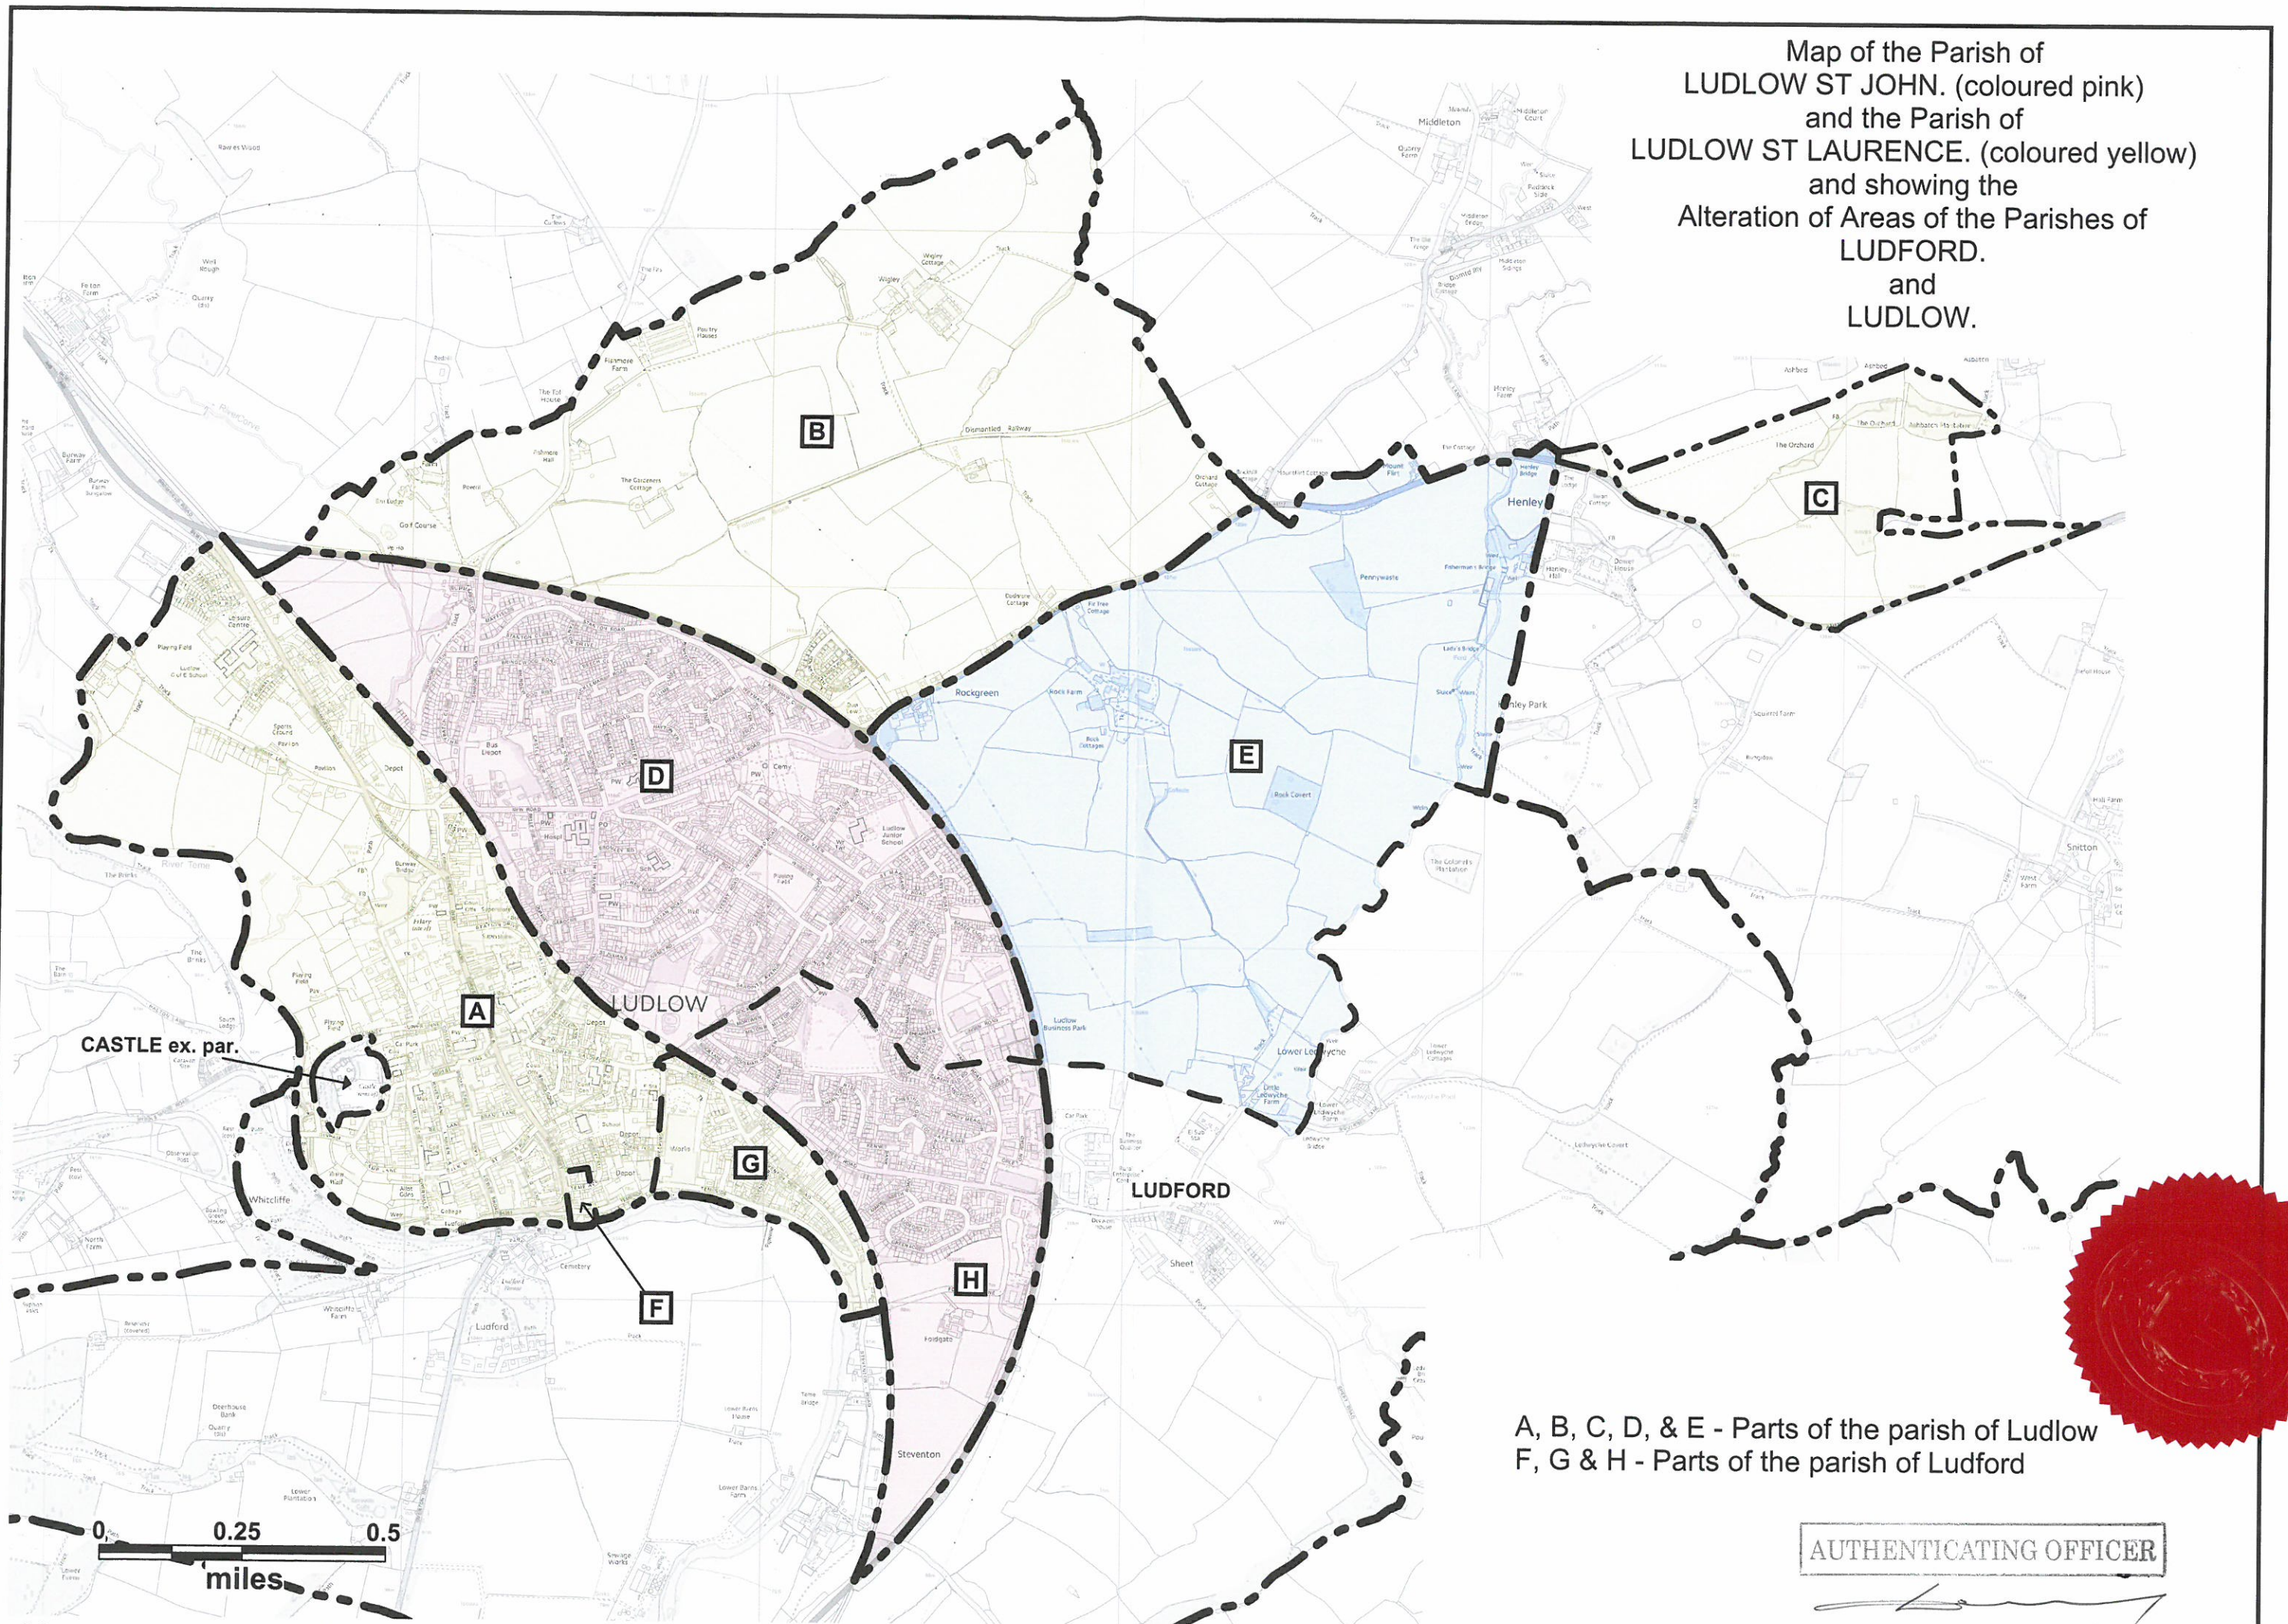

Map of the Parish of
LUDLOW ST JOHN. (coloured pink)
 and the Parish of
LUDLOW ST LAURENCE. (coloured yellow)
 and showing the
 Alteration of Areas of the Parishes of
LUDFORD.
 and
LUDLOW.

A, B, C, D, & E - Parts of the parish of Ludlow
 F, G & H - Parts of the parish of Ludford

AUTHENTICATING OFFICER
